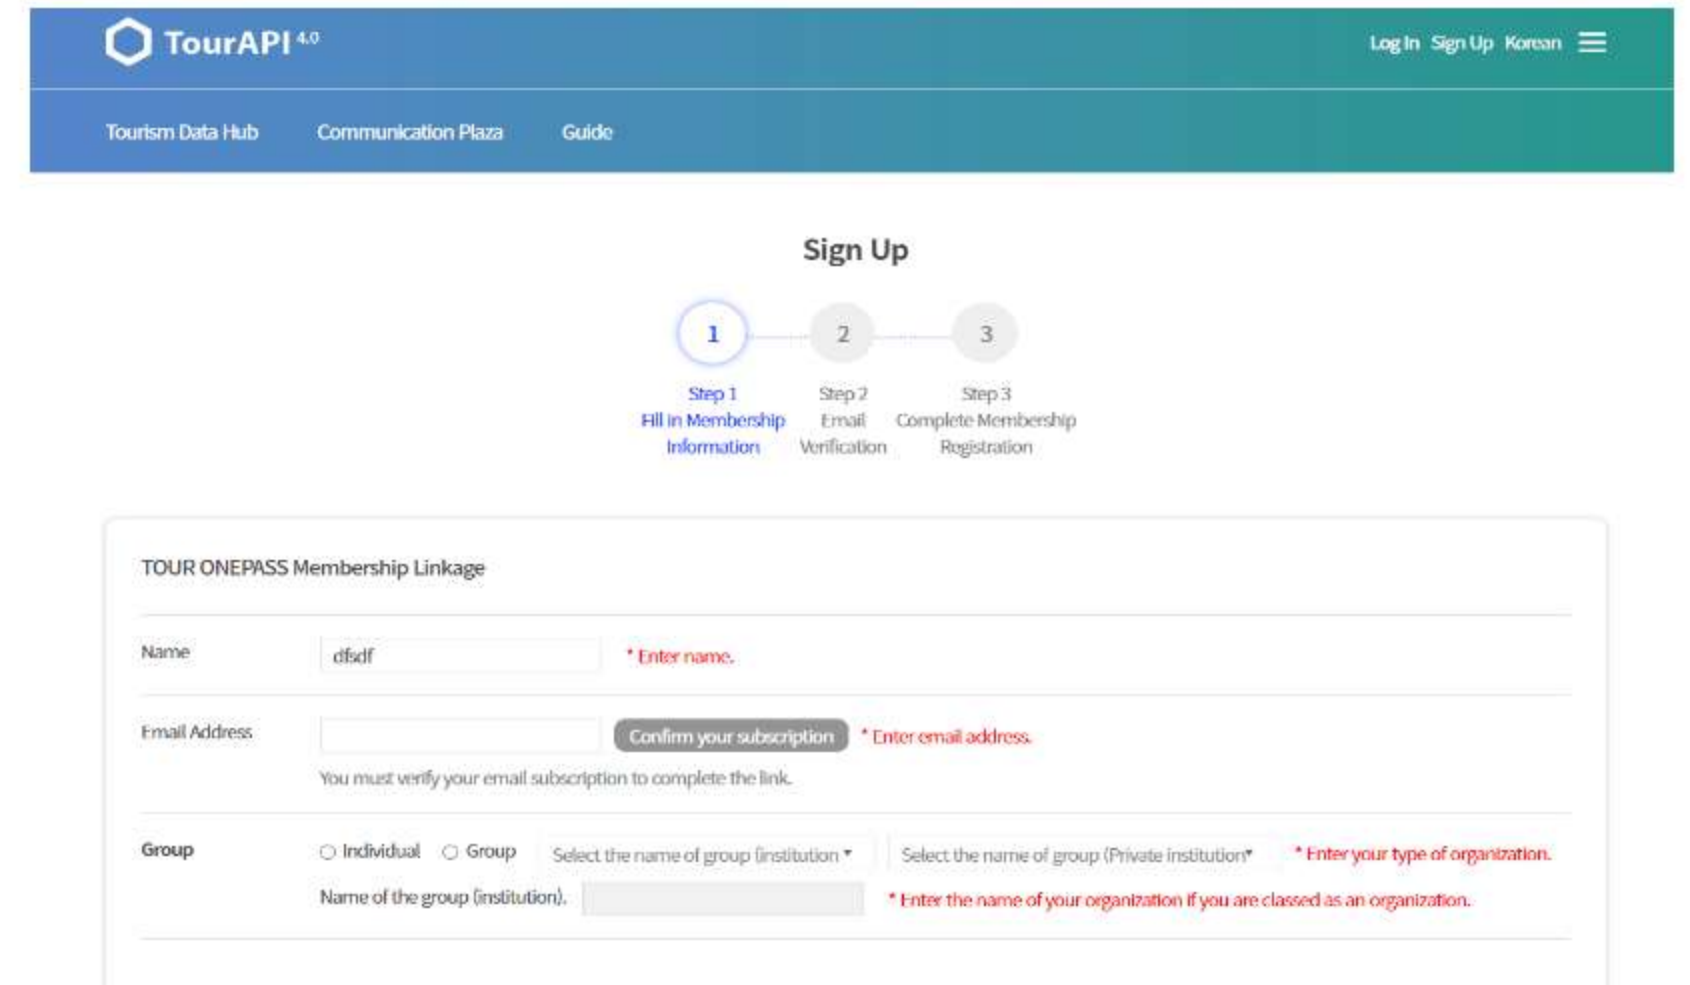

01 About KTO Tourism Data

Provide Tourism Information that can be used in various media such as publications, websites, etc. **in the form of file data** .

		Content	Image	Total
1	Korean	36,028	151,919	187,947
2	English	6,281	41,000	47,281
3	Japanese	6,471	41,402	47,873
4	Simplified Chinese	6,627	41,603	48,230
5	Tranditional Chinese	7,035	44,376	51,411
6	German	4,537	26,148	30,685
7	French	6,487	40,753	47,240
8	Spanish	5,482	33,446	38,928
9	Russian	3,367	26,133	29,500
	Total	114,423	446,780	561,203

■ Provided in 9 Languages :

Korean, English, Japanese, Simplified Chinese, Tranditional Chinese, German, French, Spansih and Russian.

■ Users can search, view and download information by organizing various types of tourism and service of their choice.

■ All data can be downloaded **for free**.

02 How to Download

1. Sign up for TourAPI membership ([English Webpage - https://api.visitkorea.or.kr/#/comMainEng](https://api.visitkorea.or.kr/#/comMainEng)).

* Easily sign up with [social login](#).