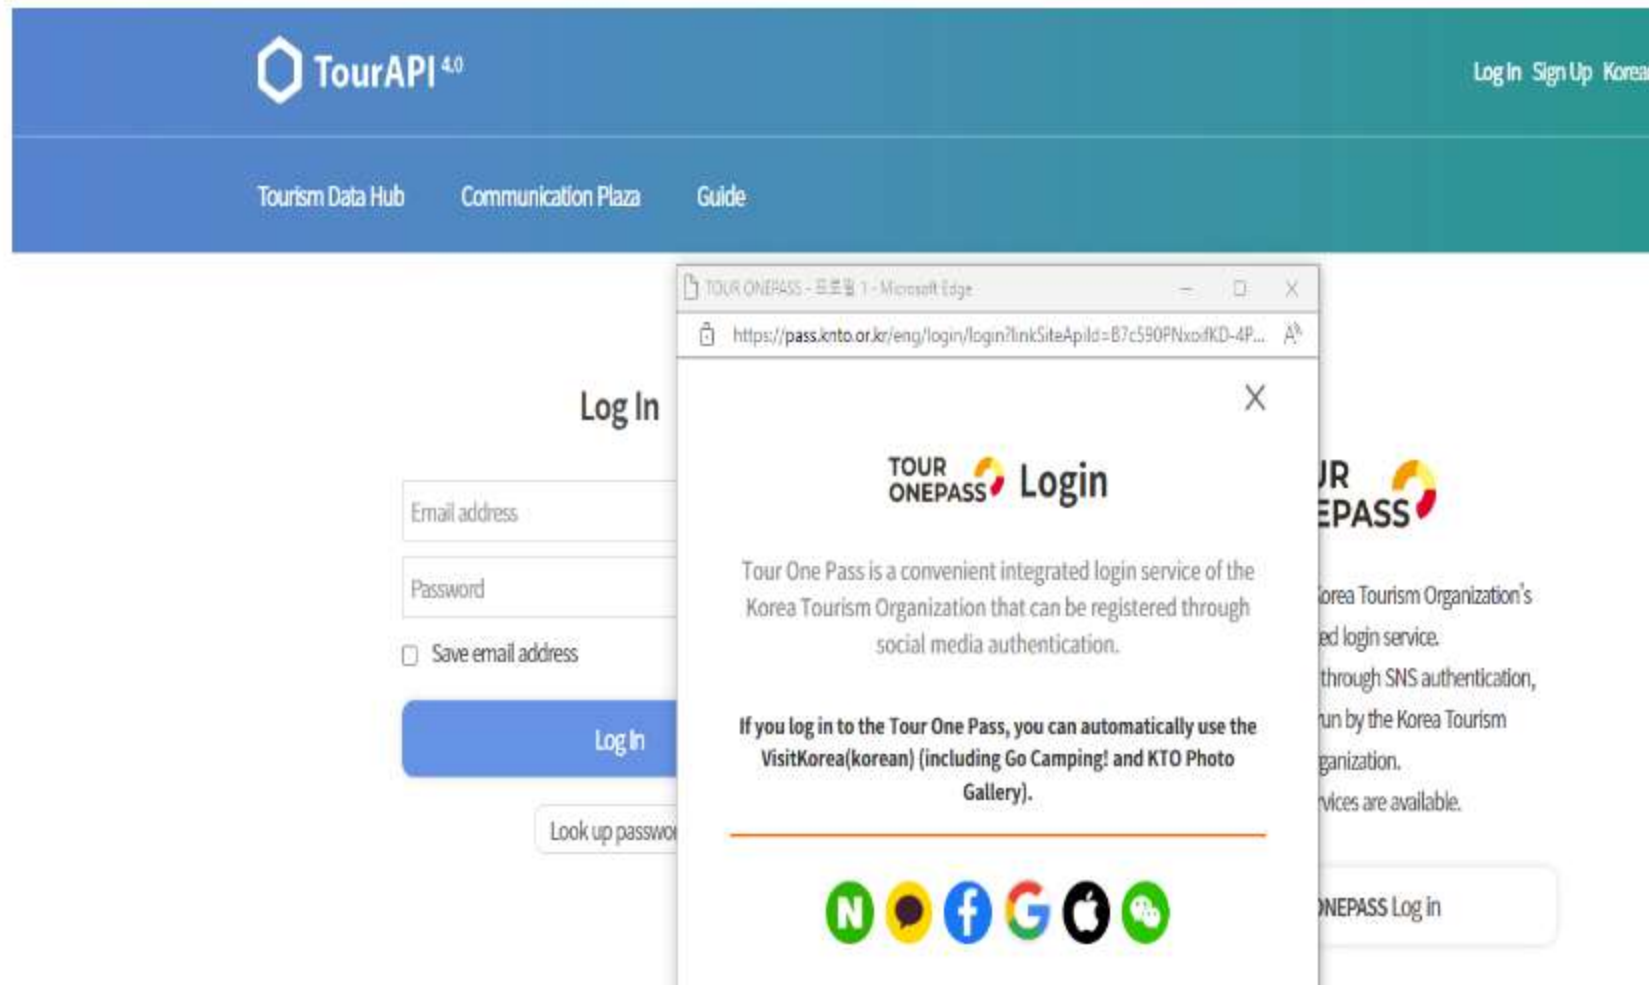

01 About KTO Tourism Data

Provide Tourism Information that can be used in various media such as publications, websites, etc. **in the form of file data** .

		Content	Image	Total
1	Korean	36,028	151,919	187,947
2	English	6,281	41,000	47,281
3	Japanese	6,471	41,402	47,873
4	Simplified Chinese	6,627	41,603	48,230
5	Tranditional Chinese	7,035	44,376	51,411
6	German	4,537	26,148	30,685
7	French	6,487	40,753	47,240
8	Spanish	5,482	33,446	38,928
9	Russian	3,367	26,133	29,500
	Total	114,423	446,780	561,203

■ Provided in 9 Languages :

Korean, English, Japanese, Simplified Chinese, Tranditional Chinese, German, French, Spansih and Russian.

■ Users can search, view and download information by organizing various types of tourism and service of their choice.

■ All data can be downloaded **for free**.

02 How to Download

1. Sign up for TourAPI membership ([English Webpage - https://api.visitkorea.or.kr/#/comMainEng](https://api.visitkorea.or.kr/#/comMainEng)).

* Easily sign up with [social login](#).