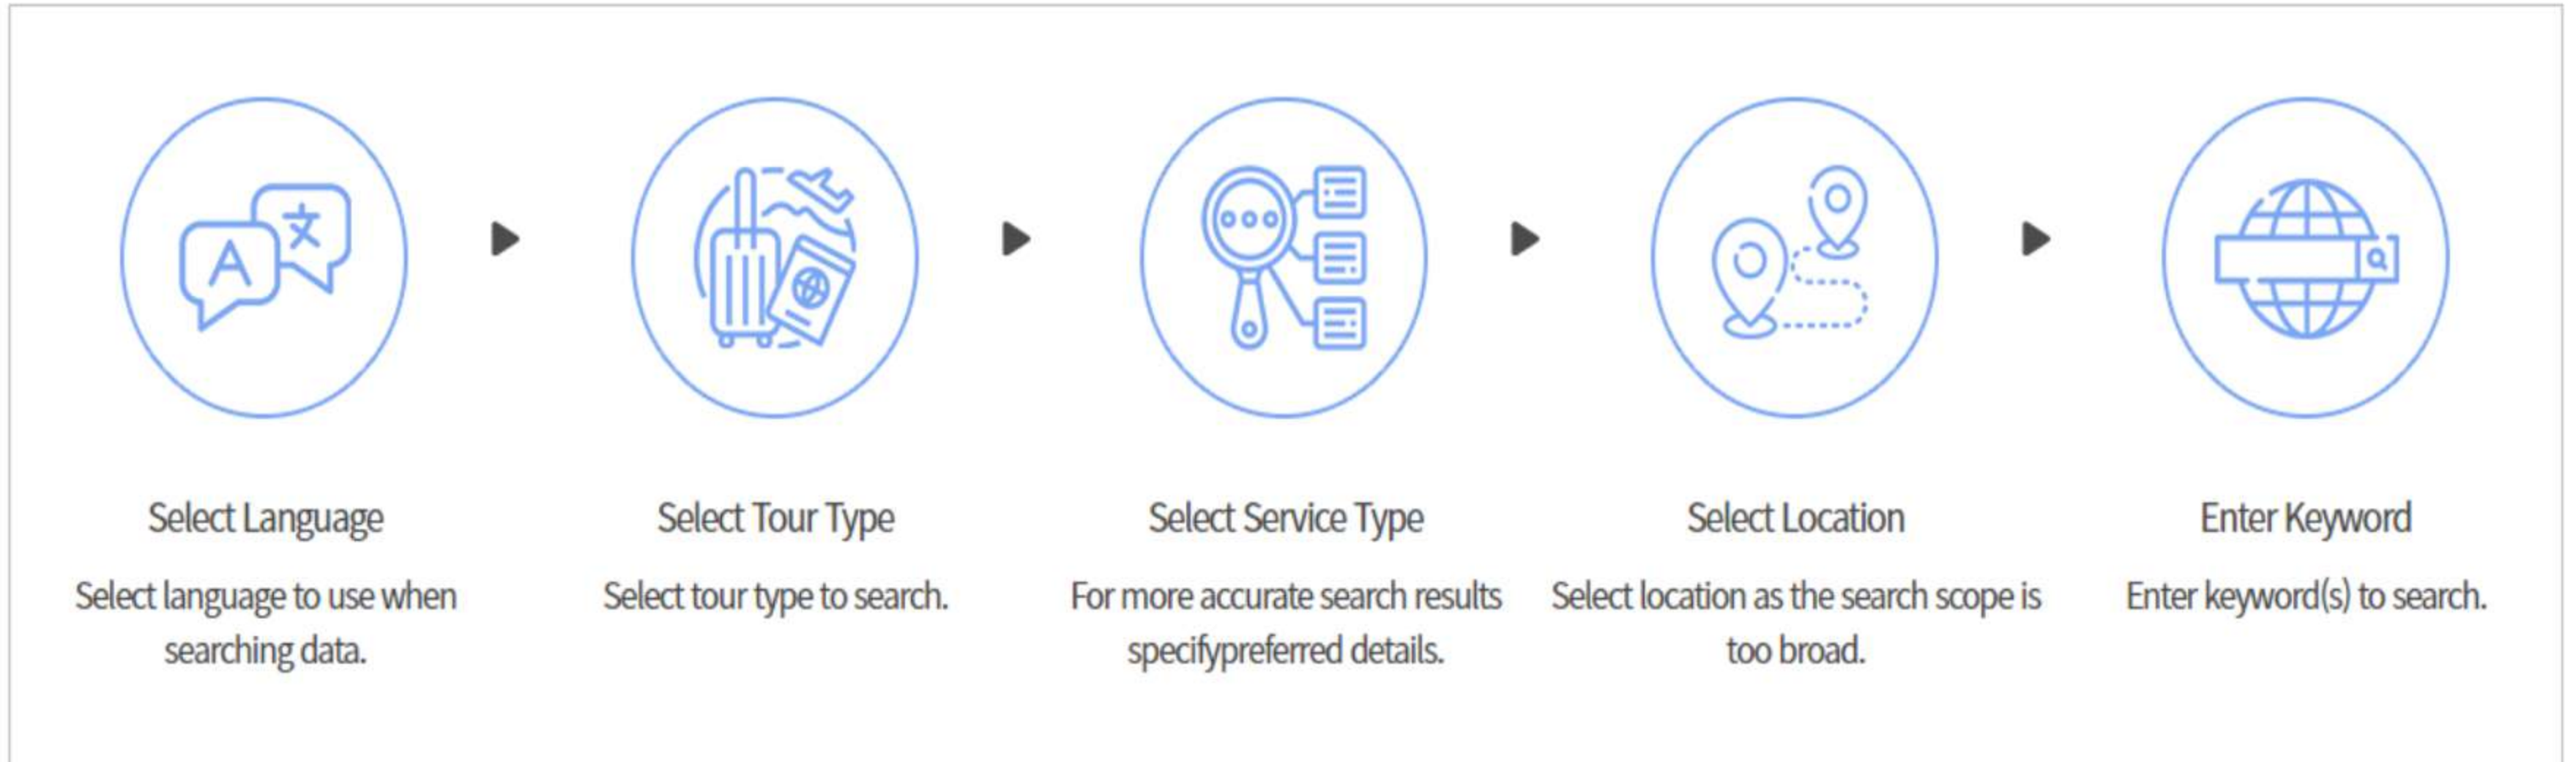

02 How to Download

2. Search and download the content you want (maximum of 200 at a time).